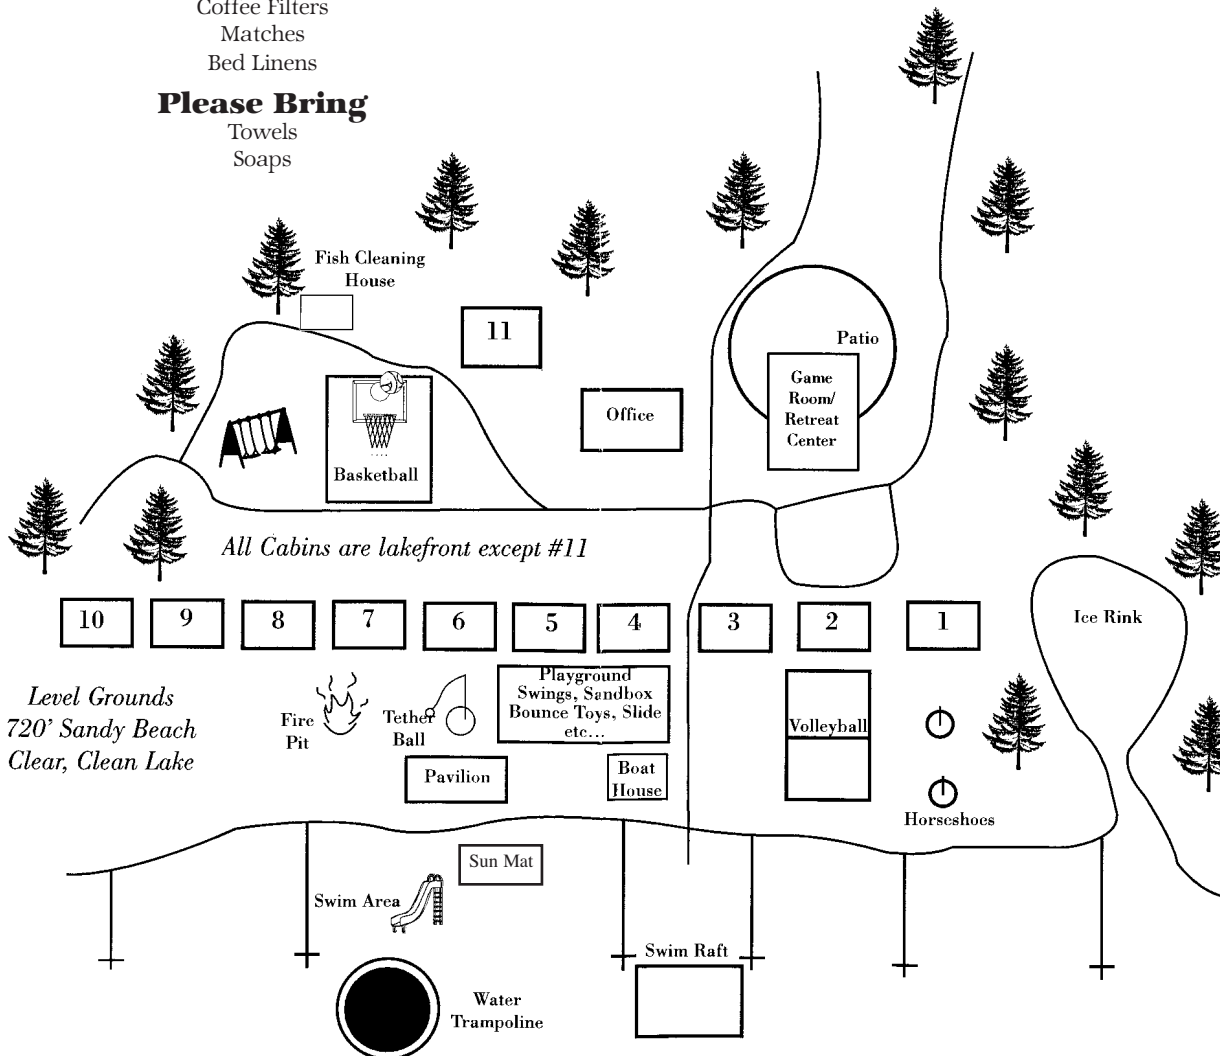

We Supply

Bathroom Tissue
Garbage Bags
Coffee Filters
Matches
Bed Linens

Please Bring

Towels
Soaps

Activities

Fall Colors
Hiking
Golf
Weekend Getaways
Downhill Skiing Nearby
Ice Skating Rink
Ice Fishing
Tubing Hill Nearby
Family Reunions
Game Room Open Year Round
Big Screen TV
Games
Retreats
Minnow Races
Weekly Fishing Contest
Medallion Hunt

2020

Agate Lake Resort

9326 Agate Lake Road
Lakeshore, MN 56468

218-963-2224

www.agatelakeresort.com
info@agatelakeresort.com

Bill & Theresa Garry

Free Amenities with Cabin Rental

Waterslide • Water Trampoline • Basketball
Volleyball • Horse Shoes • Playground • Sandy Beach
Canoe • Tetherball • Paddleboat
Fun Bugs • Fire Pit • Level Grounds
Hydro Bike • Kayaks • Swim Raft
Paddle Boards • Game Room With Ping Pong
Pac Man • Foosball
Big Screen TV • Sun Mat
Free Popcorn