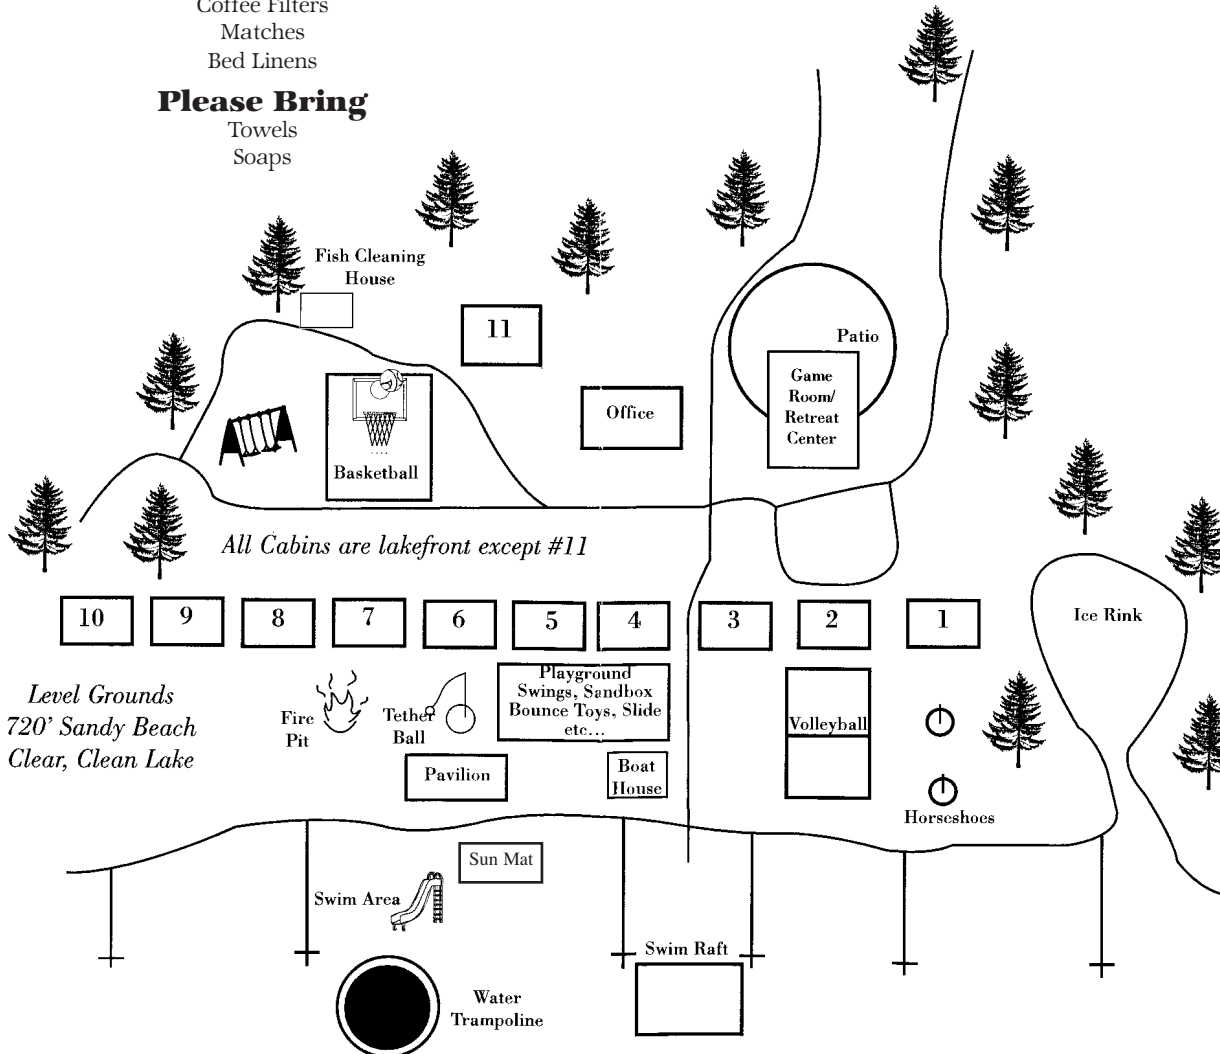

**We Supply**

- Bathroom Tissue
- Garbage Bags
- Coffee Filters
- Matches
- Bed Linens

**Please Bring**

- Towels
- Soaps

**Activities**

- Fall Colors
- Hiking
- Golf
- Weekend Getaways
- Downhill Skiing Nearby
- Ice Skating Rink
- Ice Fishing
- Tubing Hill Nearby
- Family Reunions
- Game Room Open Year Round
- Big Screen TV
- Games
- Retreats
- Minnow Races
- Weekly Fishing Contest
- Medallion Hunt

*Bill & Theresa Garry*

- Waterslide • Water Trampoline • Basketball
- Volleyball • Horse Shoes • Playground • Sandy Beach
- Canoe • Tetherball • Paddleboat
- Fun Bugs • Fire Pit • Level Grounds
- Hydro Bike • Kayaks • Swim Raft
- Paddle Boards • Game Room With Ping Pong
- Pac Man • Foosball
- Big Screen TV • Sun Mat
- Free Popcorn